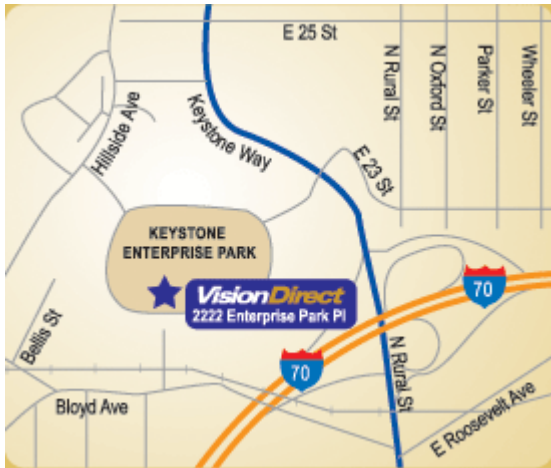

### **From Downtown Indianapolis: I-70 East to Exit 85B (Keystone Way).**

Turn right at bottom of ramp. Turn in at second traffic light (23rd Street), left into Keystone Enterprise Park. Bear left at road split (Enterprise Park Place). VisionDirect is on the right.

### **From South (Louisville):**

I-65 North to I-70 East to Exit 85B (Keystone Way). Turn right at bottom of ramp. At second traffic light (23rd Street), turn left into Keystone Enterprise Park. Bear left at road split (Enterprise Park Place). VisionDirect is on the right.

### **From North (Noblesville, Ft. Wayne):**

I-69 South to I-465 East to I-70 West. Exit 85B (Keystone Way). Turn right at bottom of ramp. Next traffic light is 23rd Street. Turn left into Keystone Enterprise Park. Bear left at road split (Enterprise Park Place). VisionDirect is on the right.

### **(Chicago):**

I-65 south to I-70 East. Exit 85B (Keystone Way). Turn right at bottom of ramp. Next traffic light is 23rd Street. Turn left into Keystone Enterprise Park. Bear left at road split (Enterprise Park Place). VisionDirect is on the right.